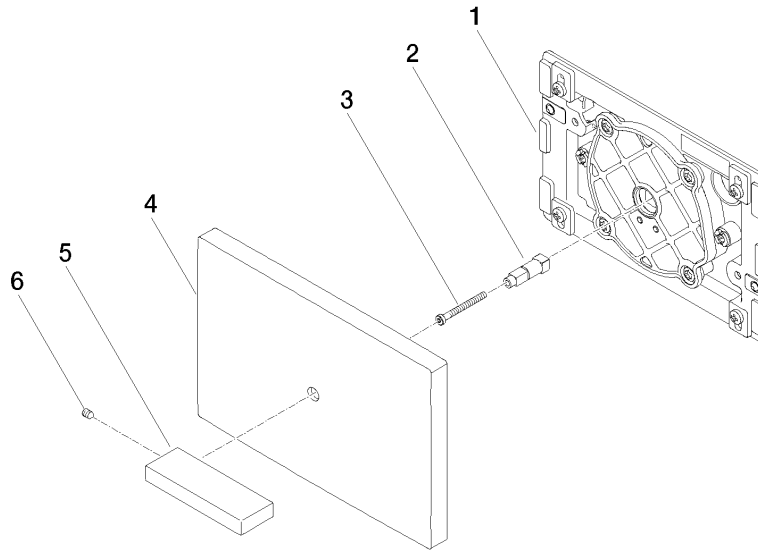

12 660 979

mm [inches]

12 660 979

Parts for other finishes can be found here: [Chrome](#)

Spare parts list

No.	Item Number	Name	Quantity used	Delivery time
1	04 28 01 053 00 90	plate	1	2
2	09 18 20 038 90	base	1	2
3	09 30 30 086 90	screw	1	2
4	09 11 01 179-33	cover	1	-
Spare part can no longer be ordered, please order the replacement item				
5	09 20 97 057-33	handle	1	30
6	09 31 11 058 90	pin	1	2